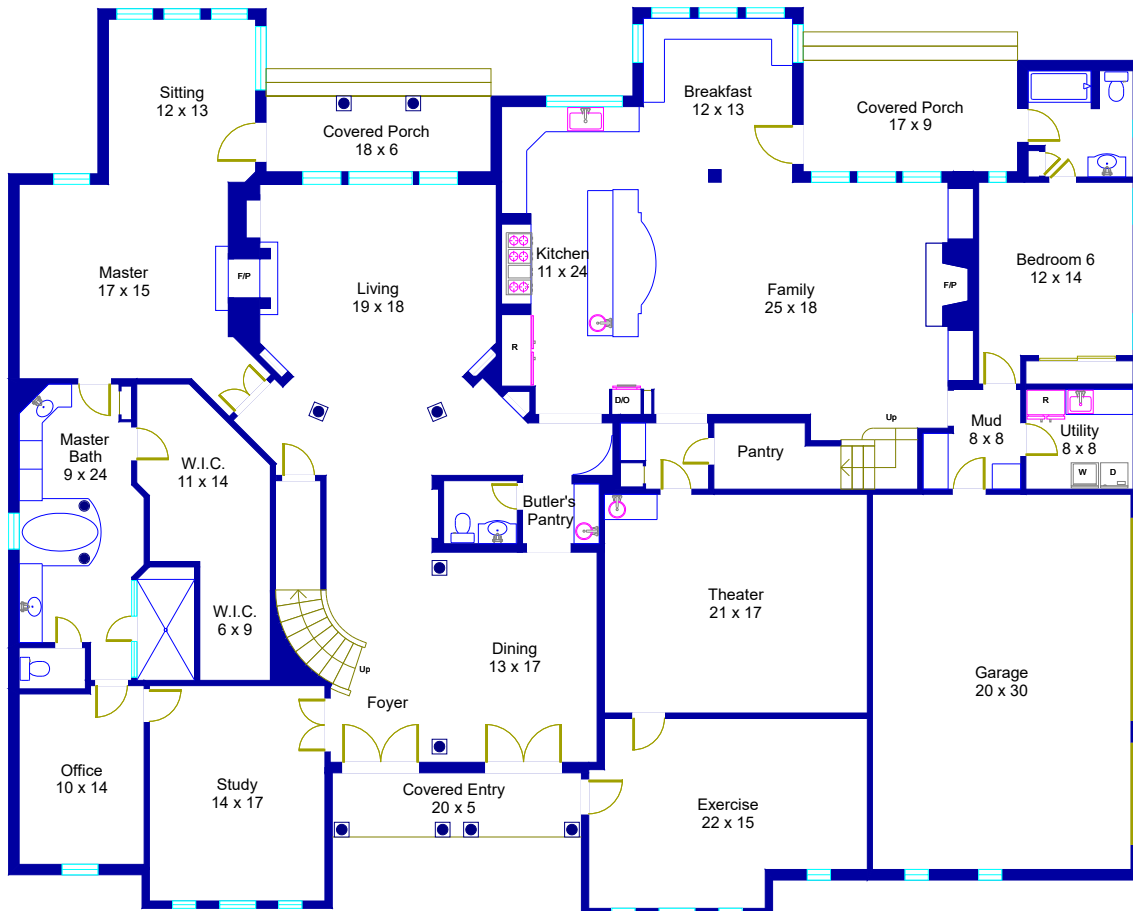

# 19317 Sean Avery Path Spicewood, Texas

Pool & Spa

Second Floor

First Floor

This floor plan is an artistic rendering only. All dimensions are approximate.  
**Floor Plan Graphics LLC makes no representation or warranty as to this rendering's accuracy**  
 and no measurements or dimensions should be relied upon without independent verification.