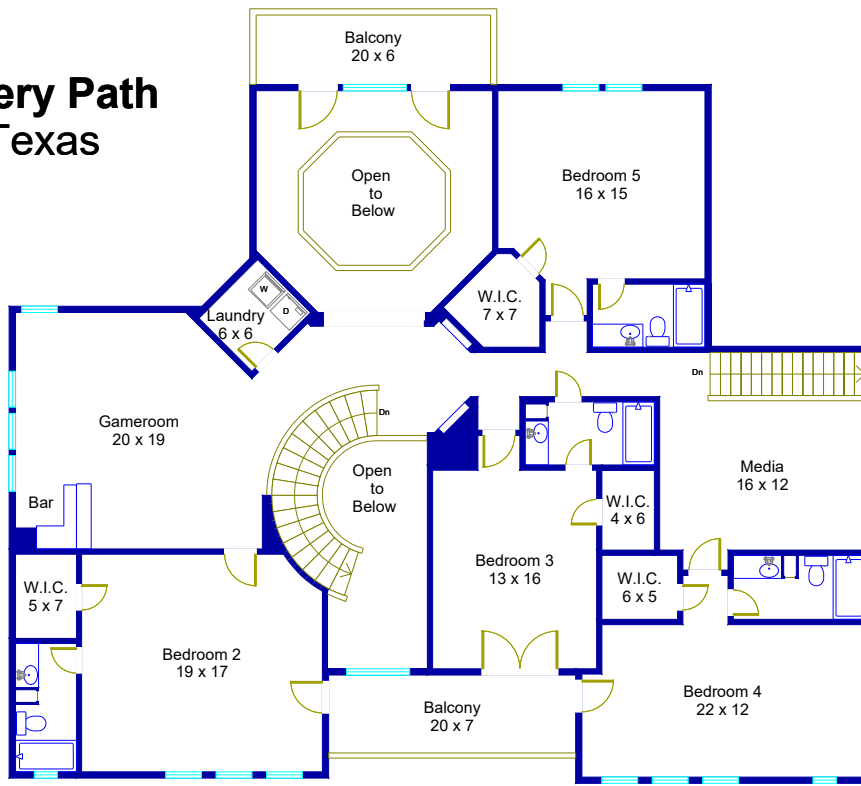

# 19317 Sean Avery Path Spicewood, Texas

Pool & Spa

Second Floor

First Floor

This floor plan is an artistic rendering only. All dimensions are approximate.  
**Floor Plan Graphics LLC makes no representation or warranty as to this rendering's accuracy**  
 and no measurements or dimensions should be relied upon without independent verification.